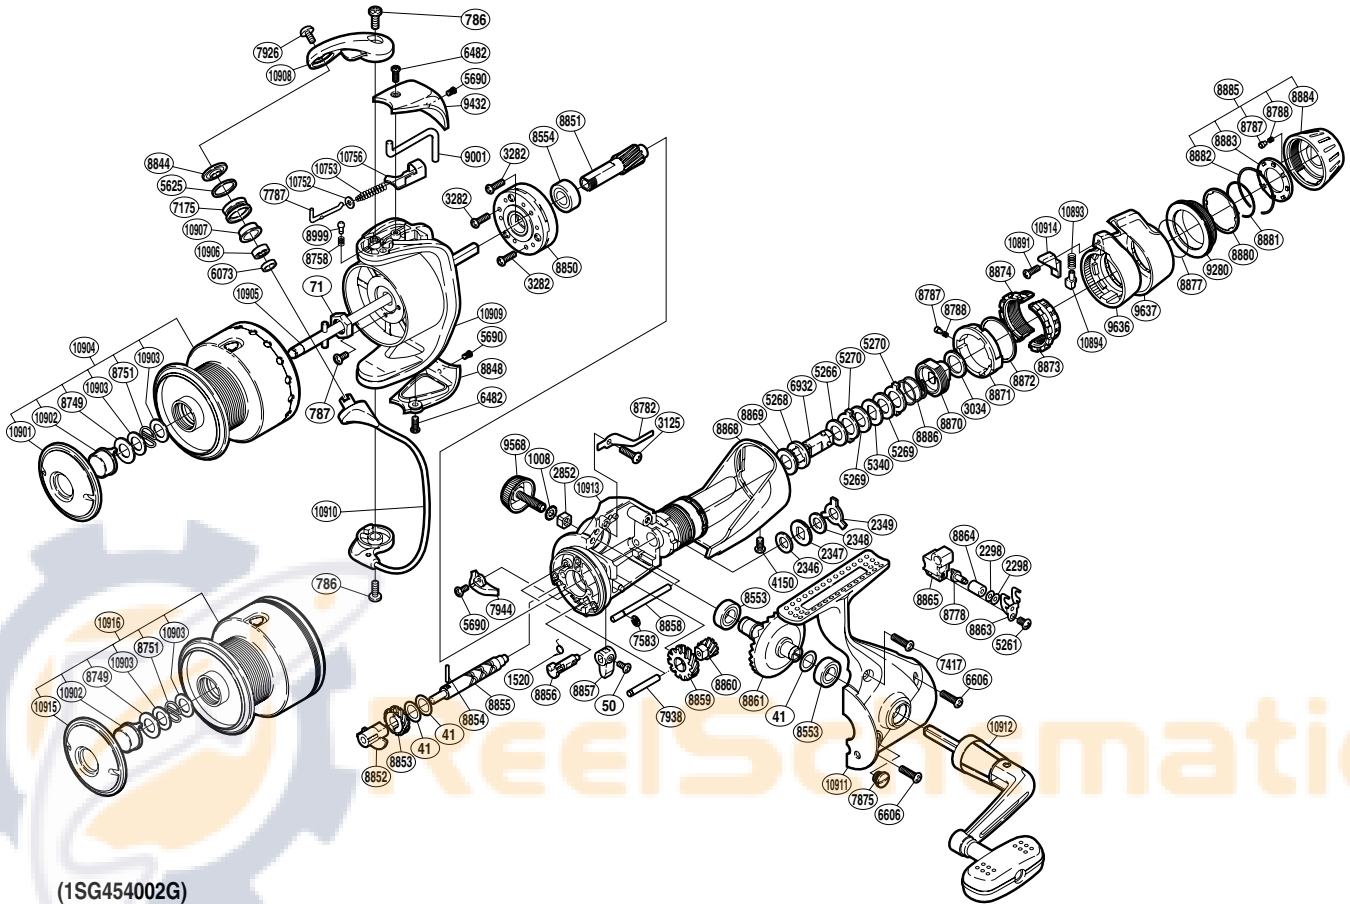

SHIMANO®

TWIN POWER

TP-4000XTRB

(1SG454002G)

Part No.	Description	Part No.	Description	Part No.	Description
RD 0041	Washer	RD 7944	Bail Trip Strike	RD 8881	Drag Knob Retainer
RD 0050	Screw	RD 8553	Ball Bearing	RD 8882	Click Plate Retainer
RD 0071	Rotor Nut	RD 8554	Ball Bearing	RD 8883	Click Plate
RD 0786	Screw	RD 8749	Washer	RD 8884	Drag Programmer A
RD 0787	Screw	RD 8751	Locking Spring	RD 8885	Drag Programmer Assembly
RD 1008	Lock Washer	RD 8758	Click Spring	RD 8886	Drag Coil Spring
RD 1520	Anti-Reverse Cam Spring	RD 8778	Oscillating Pawl	RD 8999	Click Pin
RD 2298	Spacer	RD 8782	Drag Click	RD 9001	Bail Trip Lever
RD 2346	Drag Washer	RD 8787	Click Pin	RD 9280	Drag Programmer B
RD 2347	Click Gear	RD 8788	Click Spring	RD 9432	Bail Spring Cover
RD 2348	Drag Washer	RD 8844	Line Roller Washer	RD 9568	Handle Screw Cap
RD 2349	Eared Washer	RD 8848	Bail Hold Support Guard	RD 9636	Fightin' Lever Inner A
RD 2852	Handle Screw Lock	RD 8850	Roller Clutch Assembly	RD 9637	Fightin' Lever Outer
RD 3034	Spacer	RD 8851	Pinion Gear	RD10752	Spring Guide A Support
RD 3125	Screw	RD 8852	Worm Bushing	RD10753	Bail Spring
RD 3282	Screw	RD 8853	Idle Gear	RD10756	Bail Spring Seat
RD 4150	Screw	RD 8854	Worm Shaft Pin	RD10891	Screw
RD 5261	Screw	RD 8855	Worm Shaft	RD10893	Position Pin Spring
RD 5266	Drag Washer	RD 8856	Anti-Reverse Cam	RD10894	Lever Position Pin
RD 5268	Drag Shaft B	RD 8857	Anti-Reverse Lever	RD10901	Push Button Collar
RD 5269	Drag Washer	RD 8858	Oscillating Guide	RD10902	Push Button
RD 5270	Eared Washer	RD 8859	Idle Gear B (large)	RD10903	Washer
RD 5340	Key Washer	RD 8860	Idle Gear B (small)	RD10904	Spool Assembly
RD 5625	Line Roller Spacer	RD 8861	Drive Gear	RD10905	Main Shaft
RD 5690	Screw	RD 8863	Oscillating Slider Retainer	RD10906	Ball Bearing
RD 6073	Bearing Spacer	RD 8864	Oscillating Slider Bushing	RD10907	Line Roller Bushing
RD 6482	Screw	RD 8865	Oscillating Slider	RD10908	Bail Arm
RD 6606	Screw	RD 8868	Rear Protector	RD10909	Rotor
RD 6932	Drag Shaft A	RD 8869	Drag Washer	RD10910	Bail Assembly
RD 7175	Line Roller	RD 8870	Pressure Screw	RD10911	Side Cover
RD 7417	Screw	RD 8871	Lever Click Gear	RD10912	Handle Assembly
RD 7583	E Lock	RD 8872	Fightin' Pressure Screw Washer	RD10913	Body
RD 7787	Bail Spring Guide A	RD 8873	Fightin' Pressure Screw	RD10914	Fightin' Lever Inner B
RD 7875	Oil Cap	RD 8874	Fightin' Pressure Screw B		
RD 7926	Screw	RD 8877	Drag Knob Friction Ring	RD10915	Push Button Collar
RD 7938	Idle Gear B Shaft	RD 8880	Drag Knob Washer	RD10916	Spare Spool Assembly